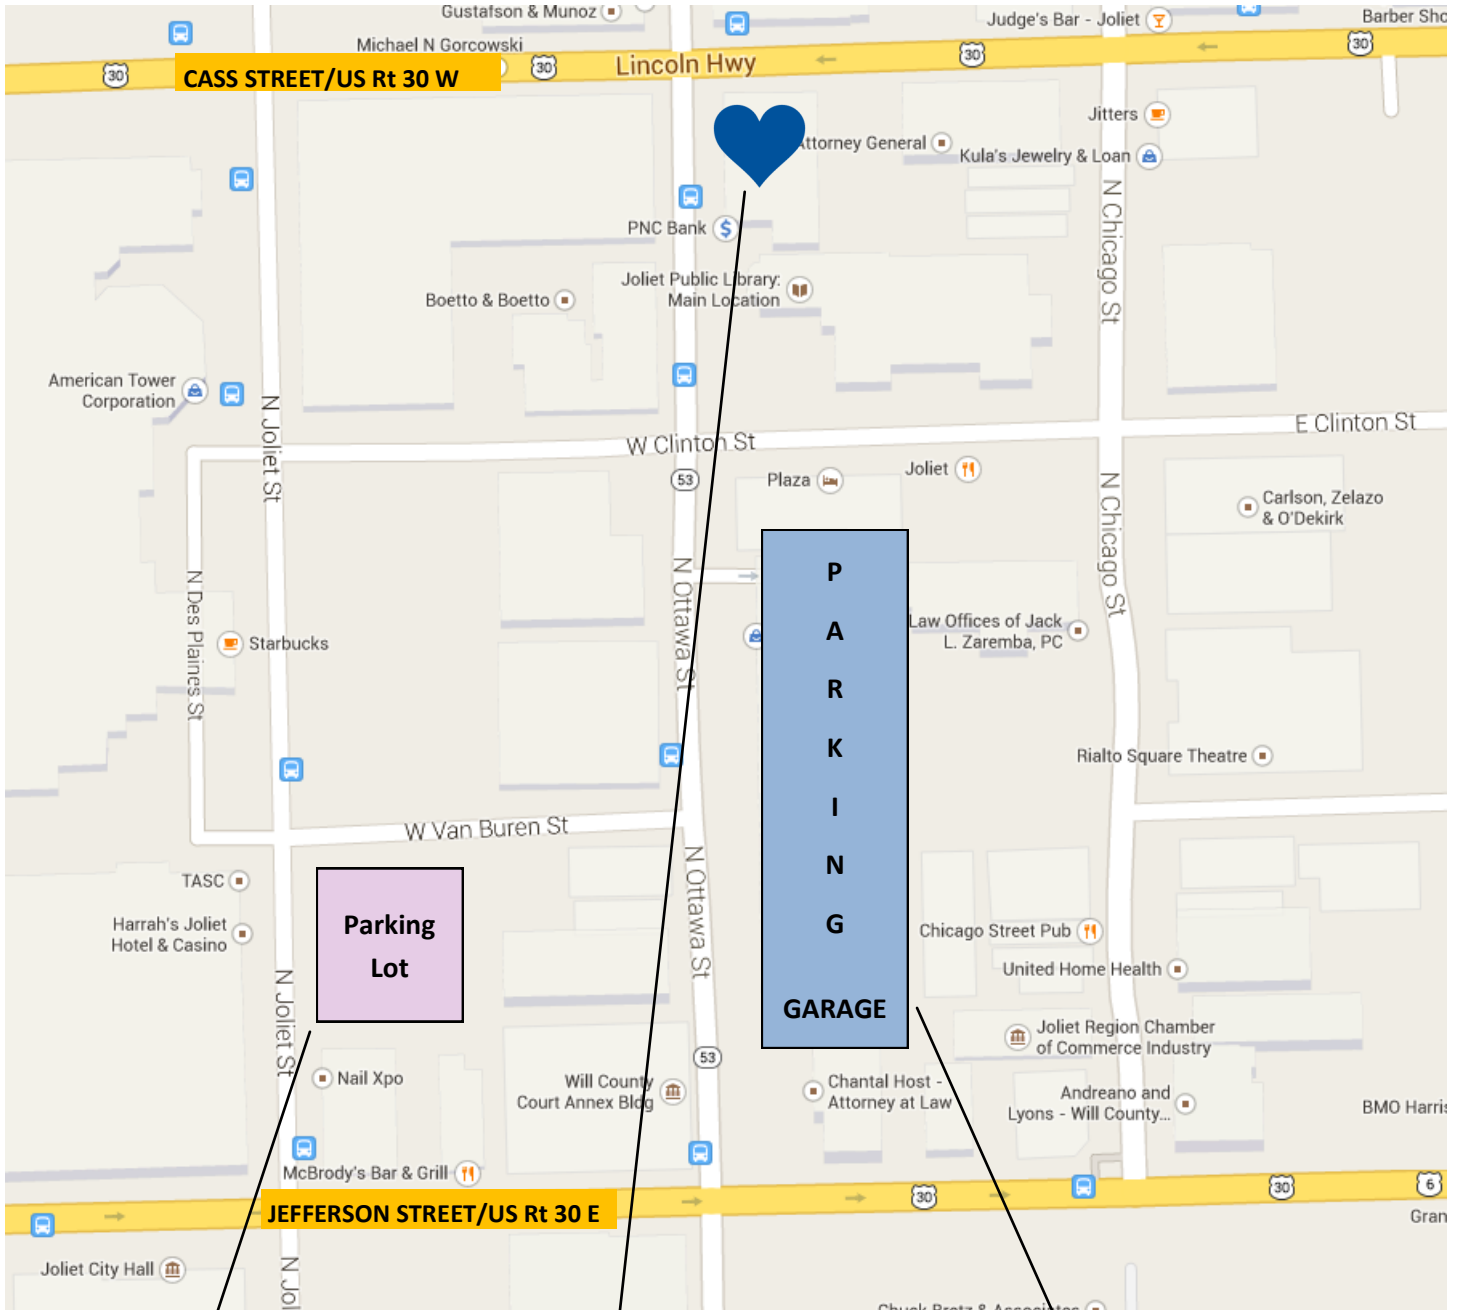

MAP & PARKING FOR GUARDIAN ANGEL COMMUNITY SERVICES

NOTE: METERED ON-STREET PARKING IS FREE AFTER 5PM DAILY.

GUARDIAN ANGEL COMMUNITY SERVICES
168 N. OTTAWA STREET
JOLIET, IL 60432

BARRETT'S LOT
*South of Van Buren Street and north of Jefferson Street
between Joliet Street and Ottawa Street.*
FREE AFTER 5PM

OTTAWA STREET PARKING DECK
110 N. OTTAWA STREET
(50¢/HOUR)